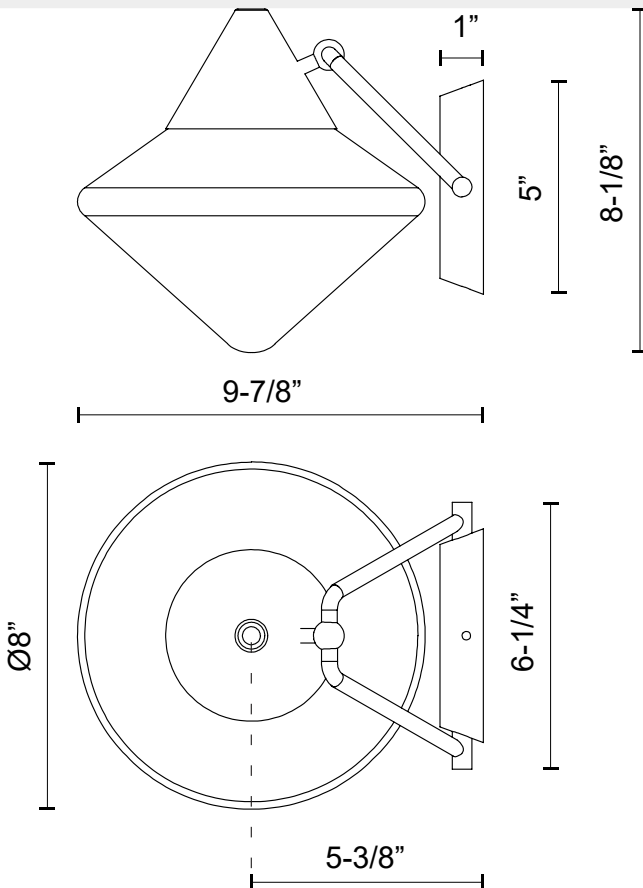

AVAILABLE FINISHES:

*For complete warranty terms, please visit: www.aloralighting.com/warranty